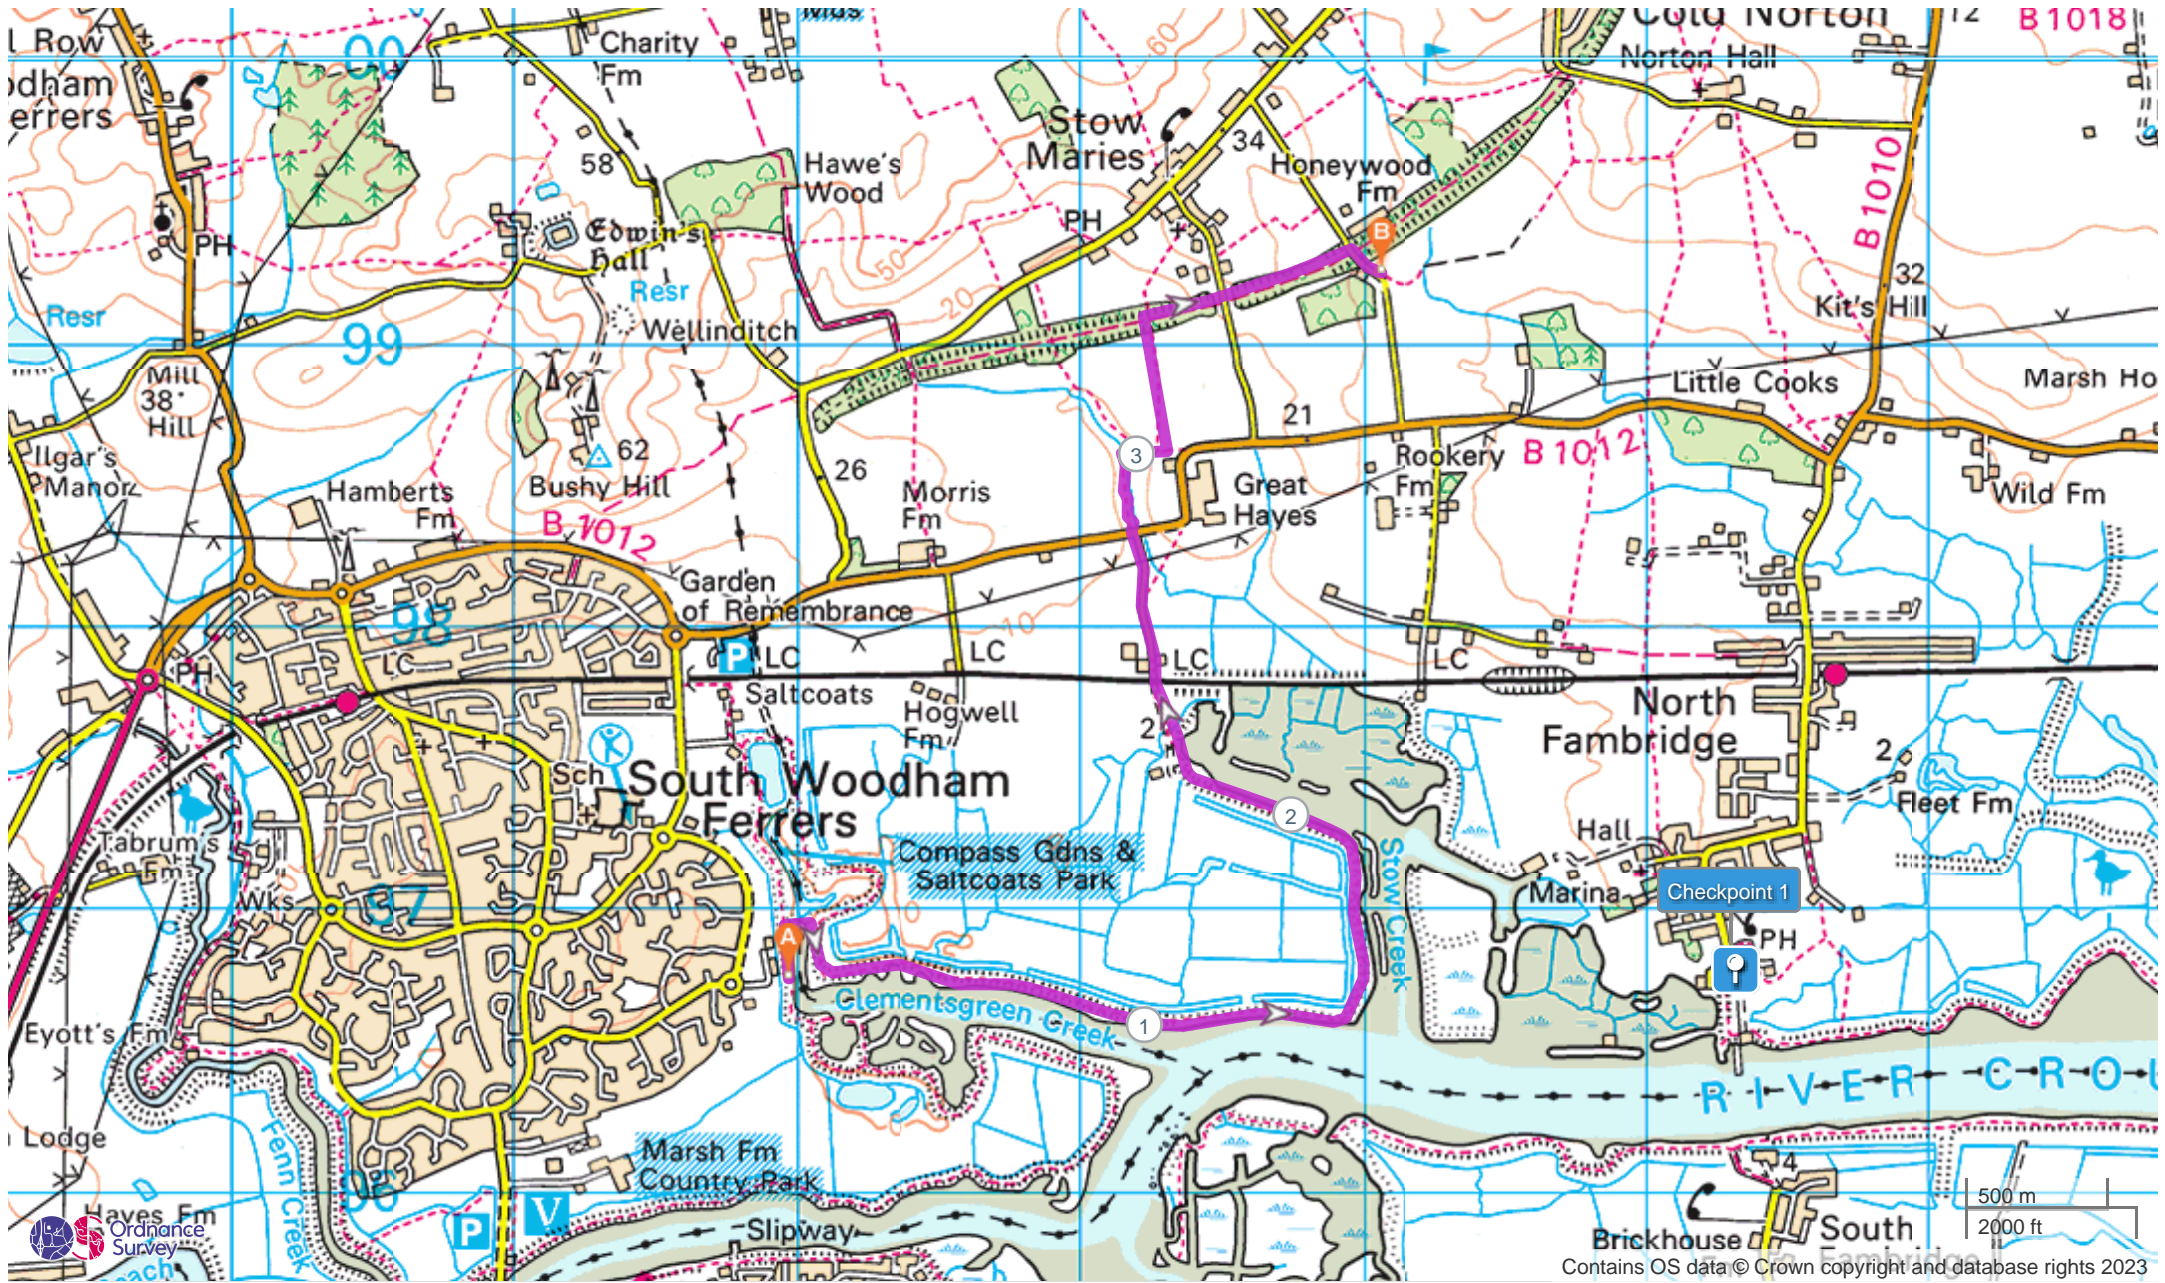

Saltmarsh 75 Day 1

ROUTE INFORMATION

ROUTE LENGTH	39.472 miles
ASCENT	718 ft
DESCENT	695 ft
HILLS	↑ 26.0% ↓ 25.3% → 48.8%
TERRAIN	Mixed
START	LAT: 51.640107, LNG: 0.628491

NOTES

Checkpoint

Contains OS data © Crown copyright and database rights 2023