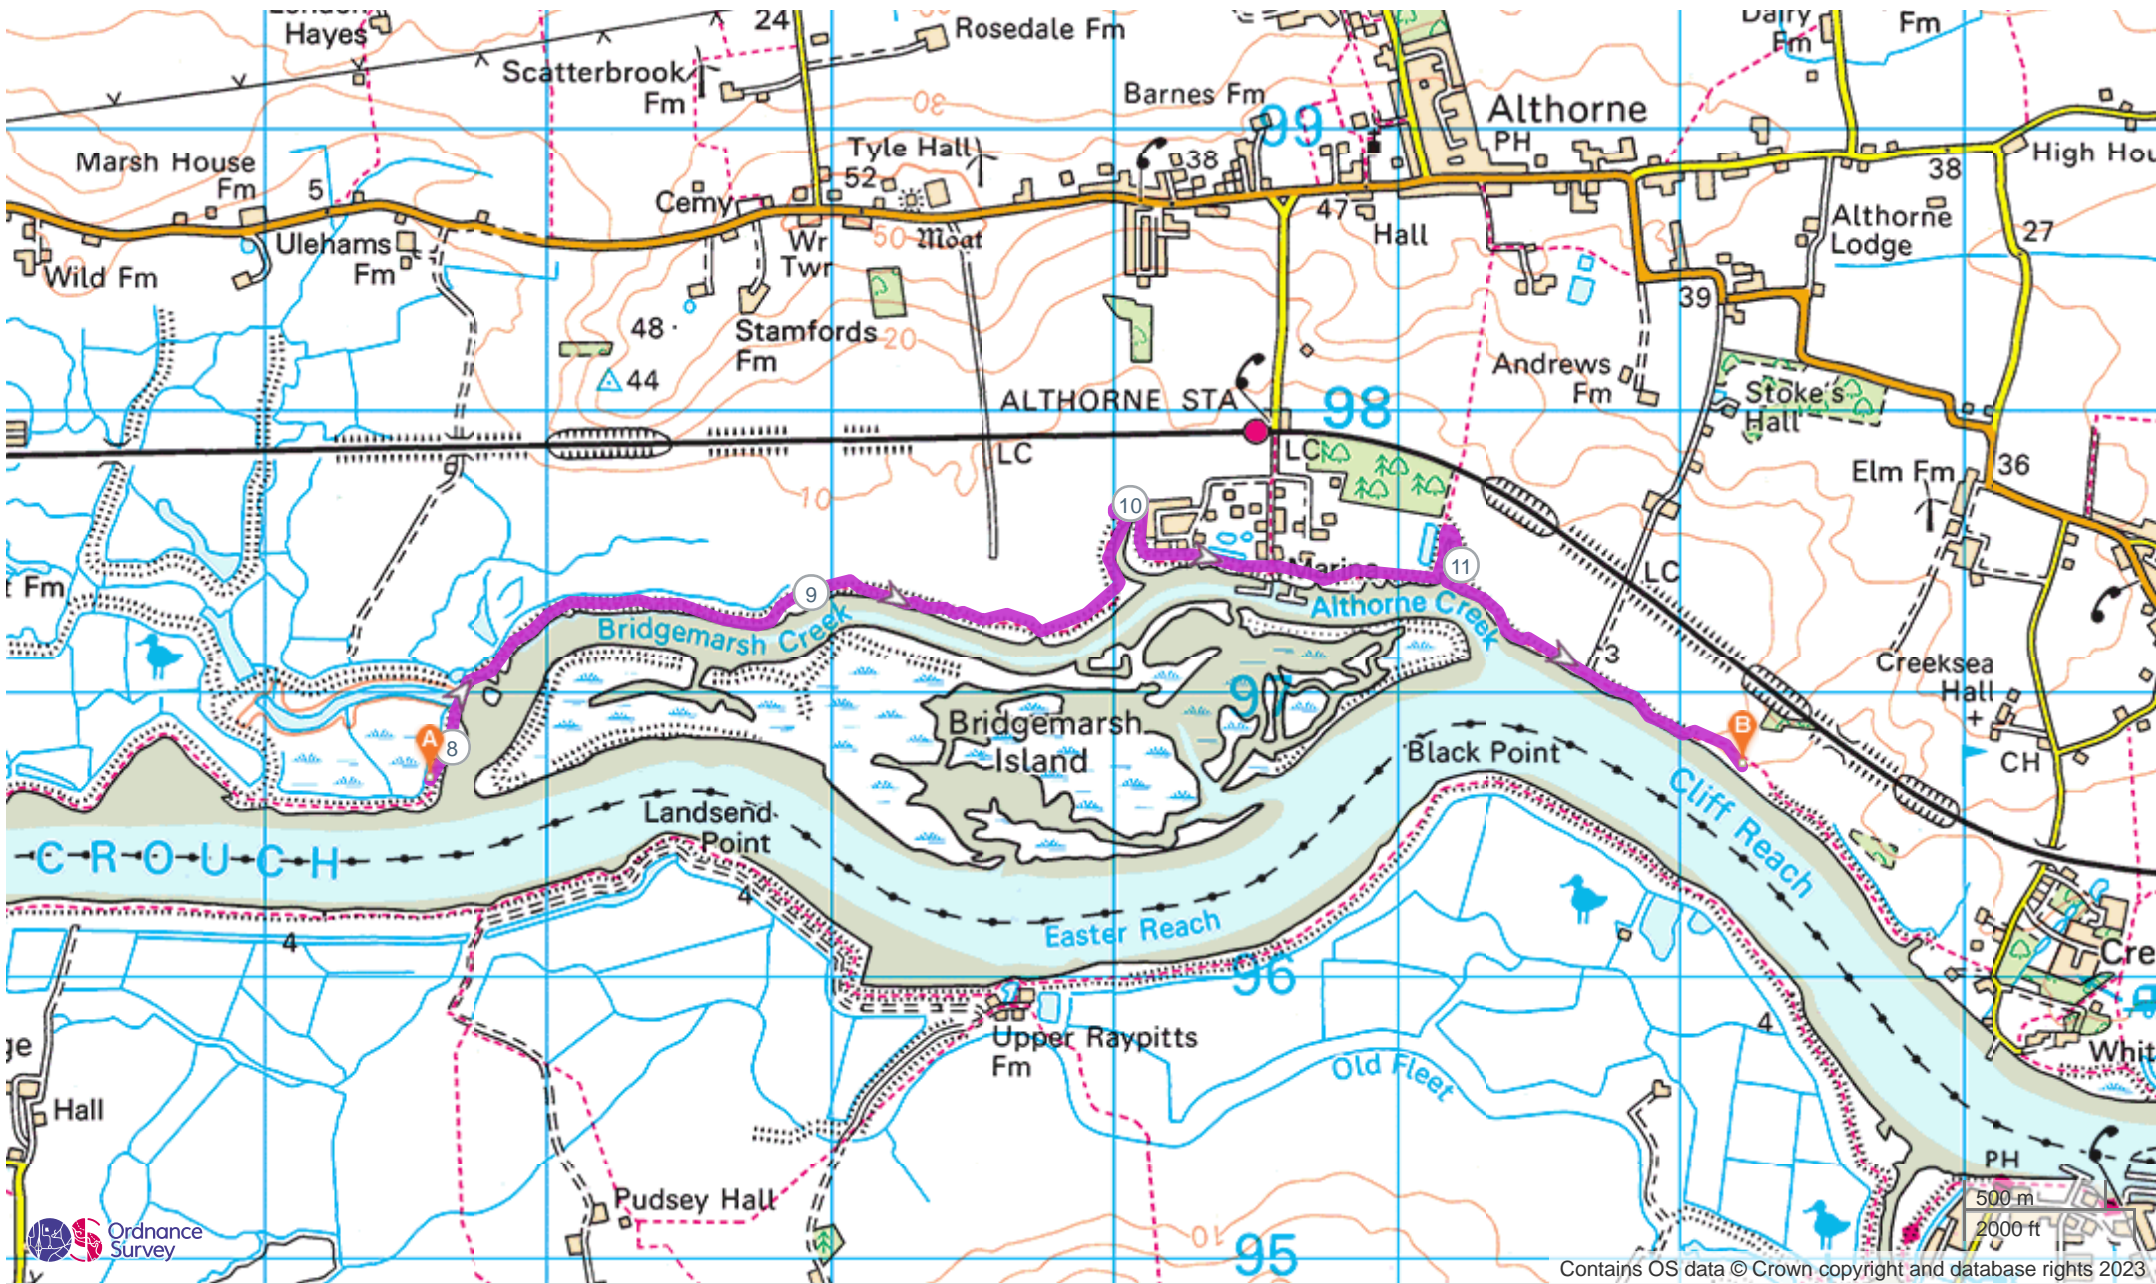

Saltmarsh 75 Day 1

ROUTE INFORMATION

ROUTE LENGTH	39.472 miles
ASCENT	718 ft
DESCENT	695 ft
HILLS	↑ 26.0% ↓ 25.3% → 48.8%
TERRAIN	Mixed
START	LAT: 51.640107, LNG: 0.628491

NOTES

Checkpoint

Contains OS data © Crown copyright and database rights 2023