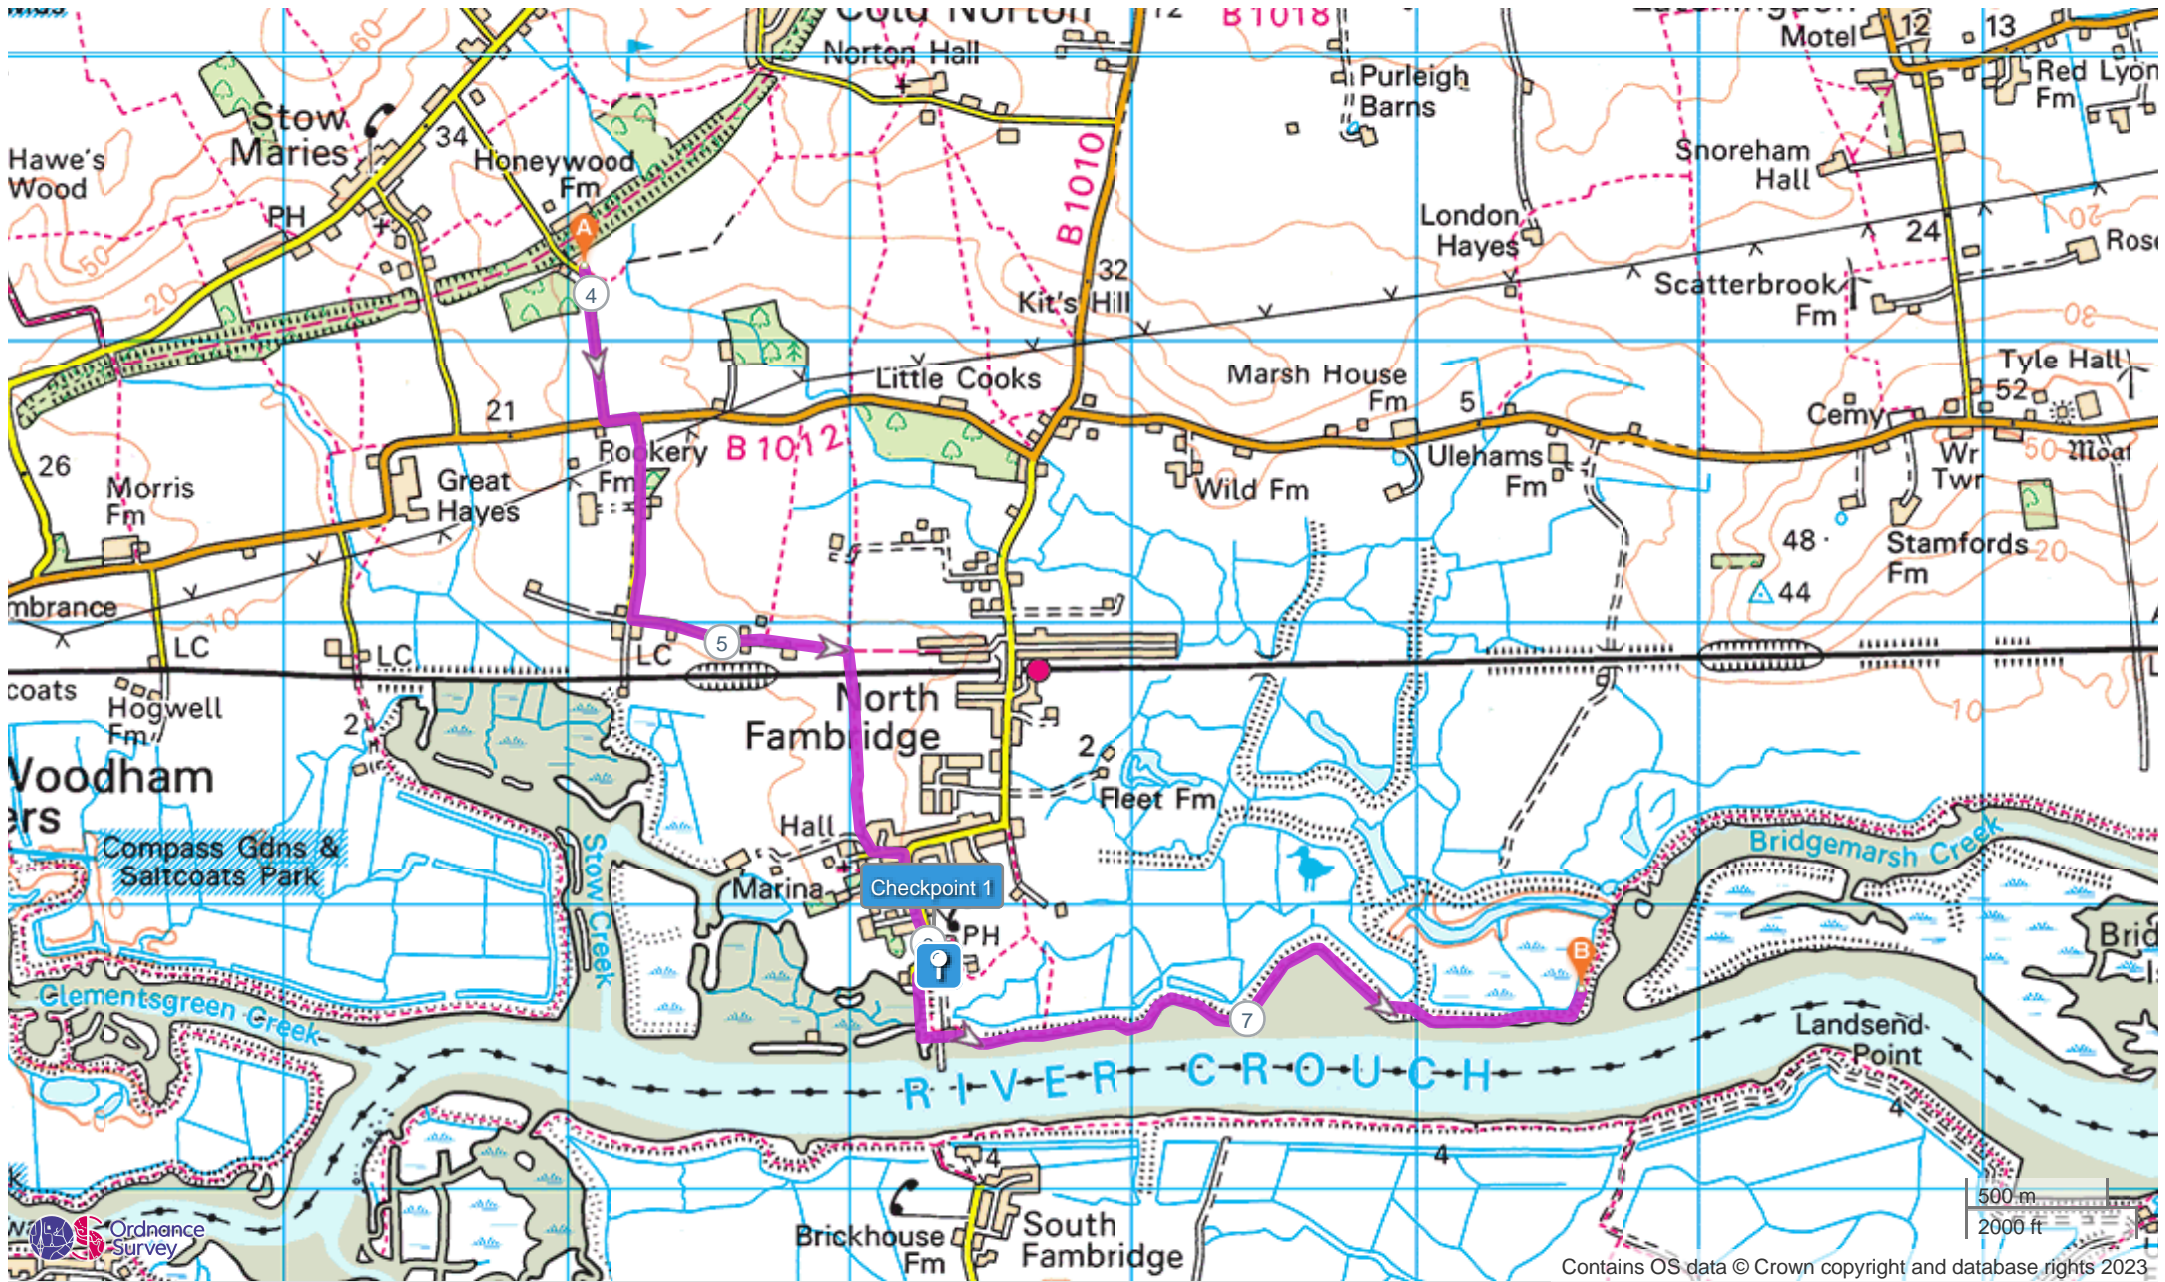

Saltmarsh 75 Day 1

ROUTE INFORMATION

ROUTE LENGTH	39.472 miles
ASCENT	718 ft
DESCENT	695 ft
HILLS	↑ 26.0% ↓ 25.3% → 48.8%
TERRAIN	Mixed
START	LAT: 51.640107, LNG: 0.628491

NOTES

Checkpoint

Contains OS data © Crown copyright and database rights 2023