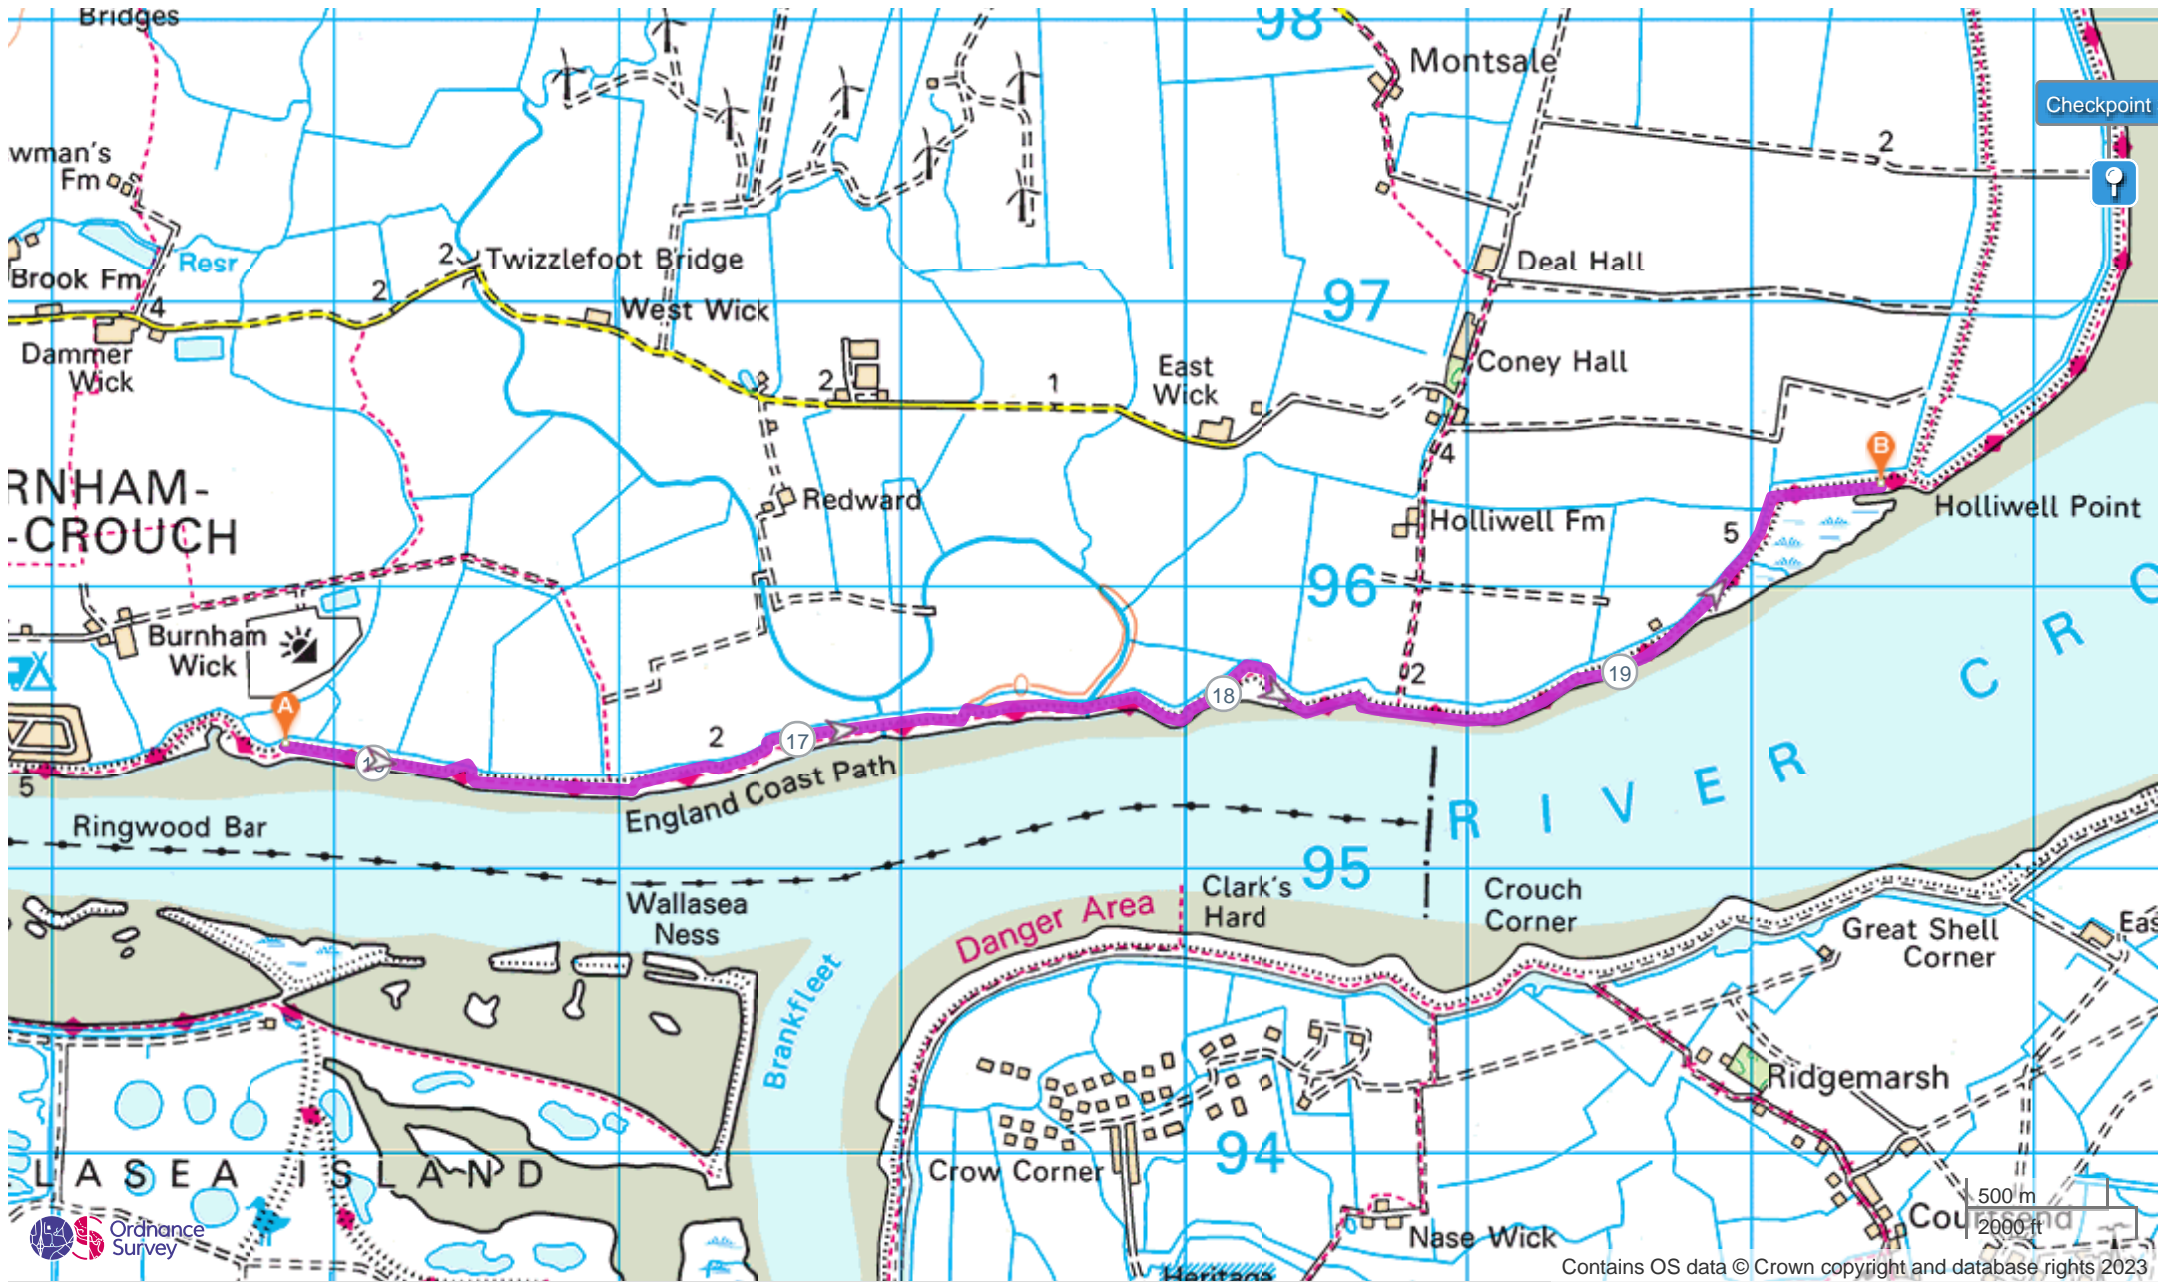

Saltmarsh 75 Day 1

ROUTE INFORMATION

ROUTE LENGTH	39.472 miles
ASCENT	718 ft
DESCENT	695 ft
HILLS	↑ 26.0% ↓ 25.3% → 48.8%
TERRAIN	Mixed
START	LAT: 51.640107, LNG: 0.628491

NOTES

Checkpoint

Contains OS data © Crown copyright and database rights 2023